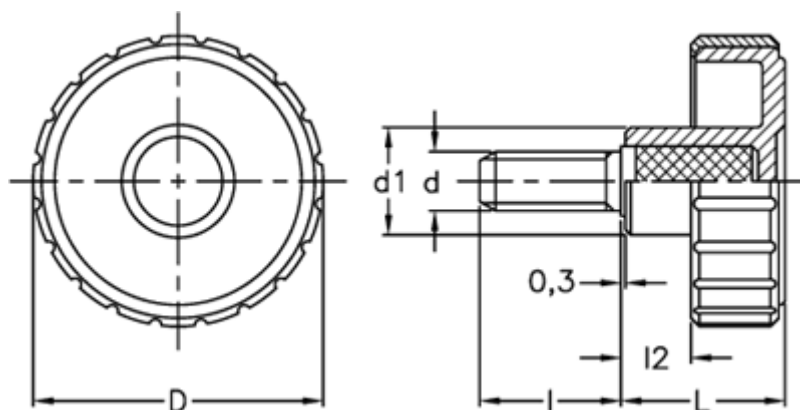

Data Sheet

Article number: 2302134456

Description: E+G Fluted grip knob
MBT.55 p-M10x30-SOFT

Measures

D	= 54
d1	= 20
d 6g	= M10
l	= 30
L	= 30
l2	= 12.5